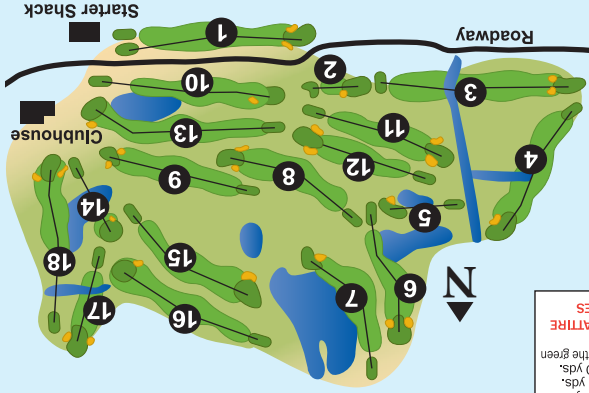

BAY PALMS GOLF COURSE
MACDILL AFB
Director of Golf: Dave Stewart, PGA
Superintendent: Bill Bond, GSAA
Golf Pro Shop: 813-828-0046
1803 Golf Course Ave, Tampa, FL 33621

WOMEN	Red	71.4 / 117
	Gold	72.4 / 120
MEN	Red	66.0 / 107
	Gold	67.0 / 109
	White	69.9 / 118
	Blue	71.3 / 121

COURSE RATING/SLOPE: