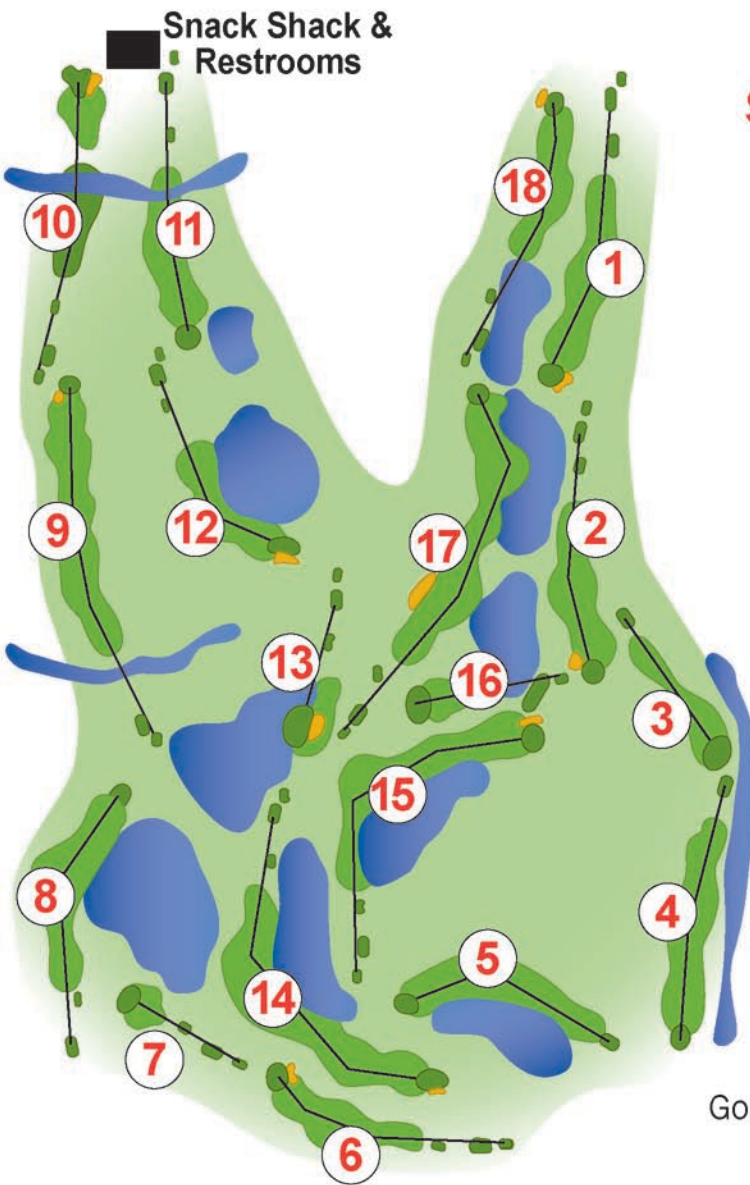

USGA RULES GOVERN PLAY UNLESS MODIFIED BY LOCAL RULES

SOUTH COURSE RATING/SLOPE

MEN
Blue 72.4/124
White 69.0/123
Gold 64.2/110

WOMEN
Gold 70.4/121
Red 68.9/118

Blue markers - 200 yds.
Aiming pole - 150 yds.
Red markers - 100 yds.
Measured to the center of the green

TRADITIONAL GOLF ATTIRE
NO METAL SPIKES

NOTICE

Golf Course Irrigated with Reclaimed Water
Do Not Drink - No Beber