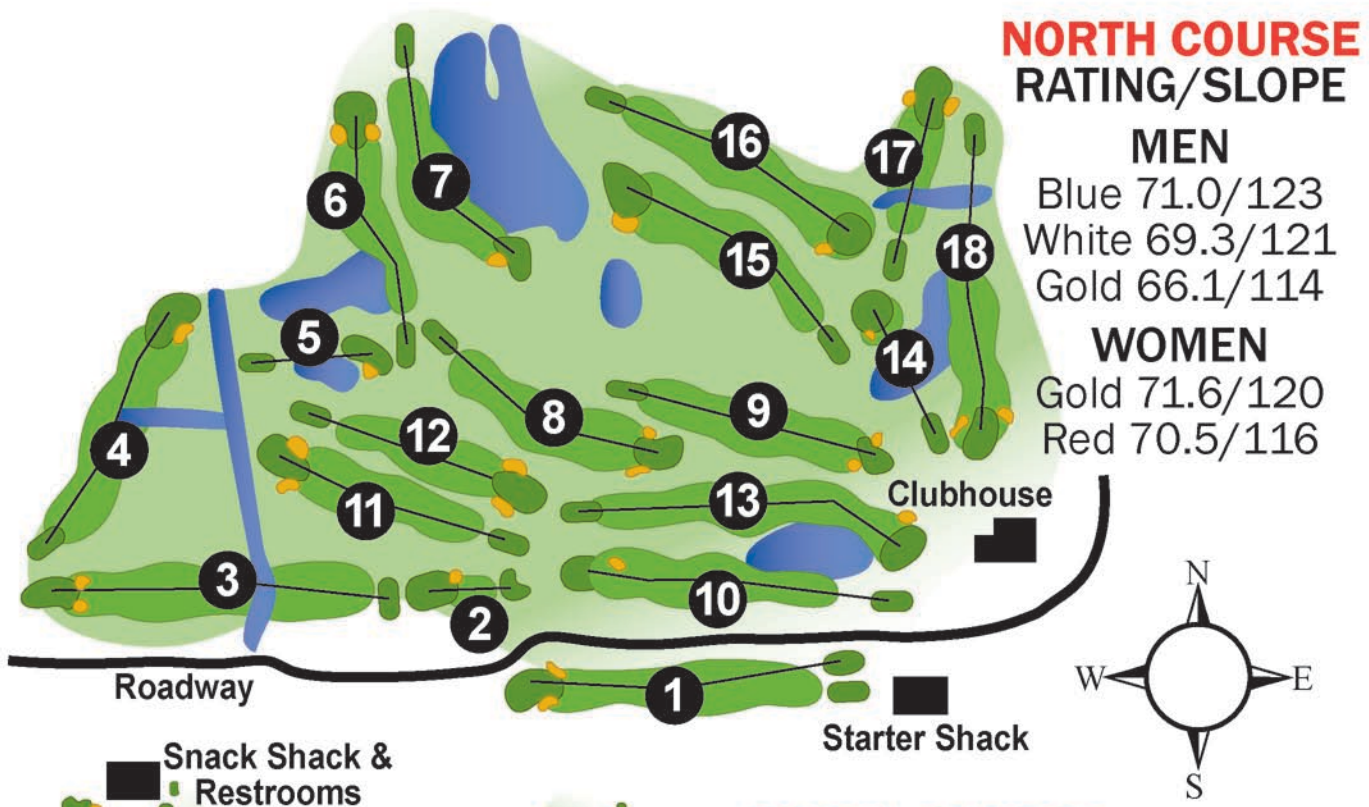

USGA RULES GOVERN PLAY UNLESS MODIFIED BY LOCAL RULES

SOUTH COURSE RATING/SLOPE

MEN
Blue 72.4/124
White 69.0/123
Gold 64.2/110

WOMEN
Gold 70.4/121
Red 68.9/118

Blue markers - 200 yds.
Aiming pole - 150 yds.
Red markers - 100 yds.
Measured to the center of the green

TRADITIONAL GOLF ATTIRE
NO METAL SPIKES

NOTICE

Golf Course Irrigated with Reclaimed Water
Do Not Drink - No Beber