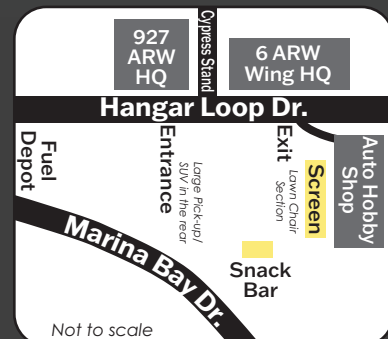

www.macdillfss.com