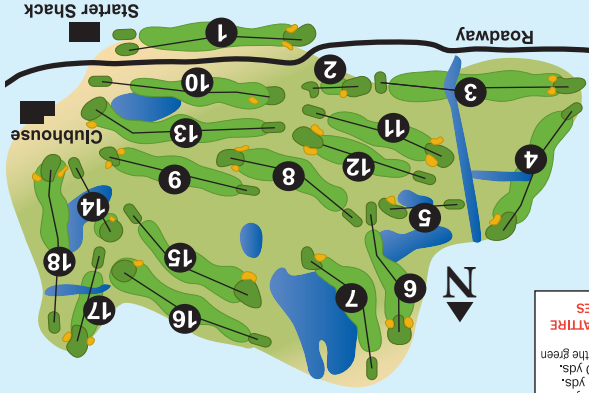

BAY PALMS GOLF COURSE
MACDILL AFB
Director of Golf: Dave Stewart, PGA
Superintendent: Bill Bond, GSAA
Golf Pro Shop: 813-828-0046
1803 Golf Course Ave, Tampa, FL 33621

WOMEN	Red	71.4 / 117
	Gold	72.4 / 120
MEN	Red	66.0 / 107
	Gold	67.0 / 109
	White	69.9 / 118
	Blue	71.3 / 121

COURSE RATING/SLOPE: